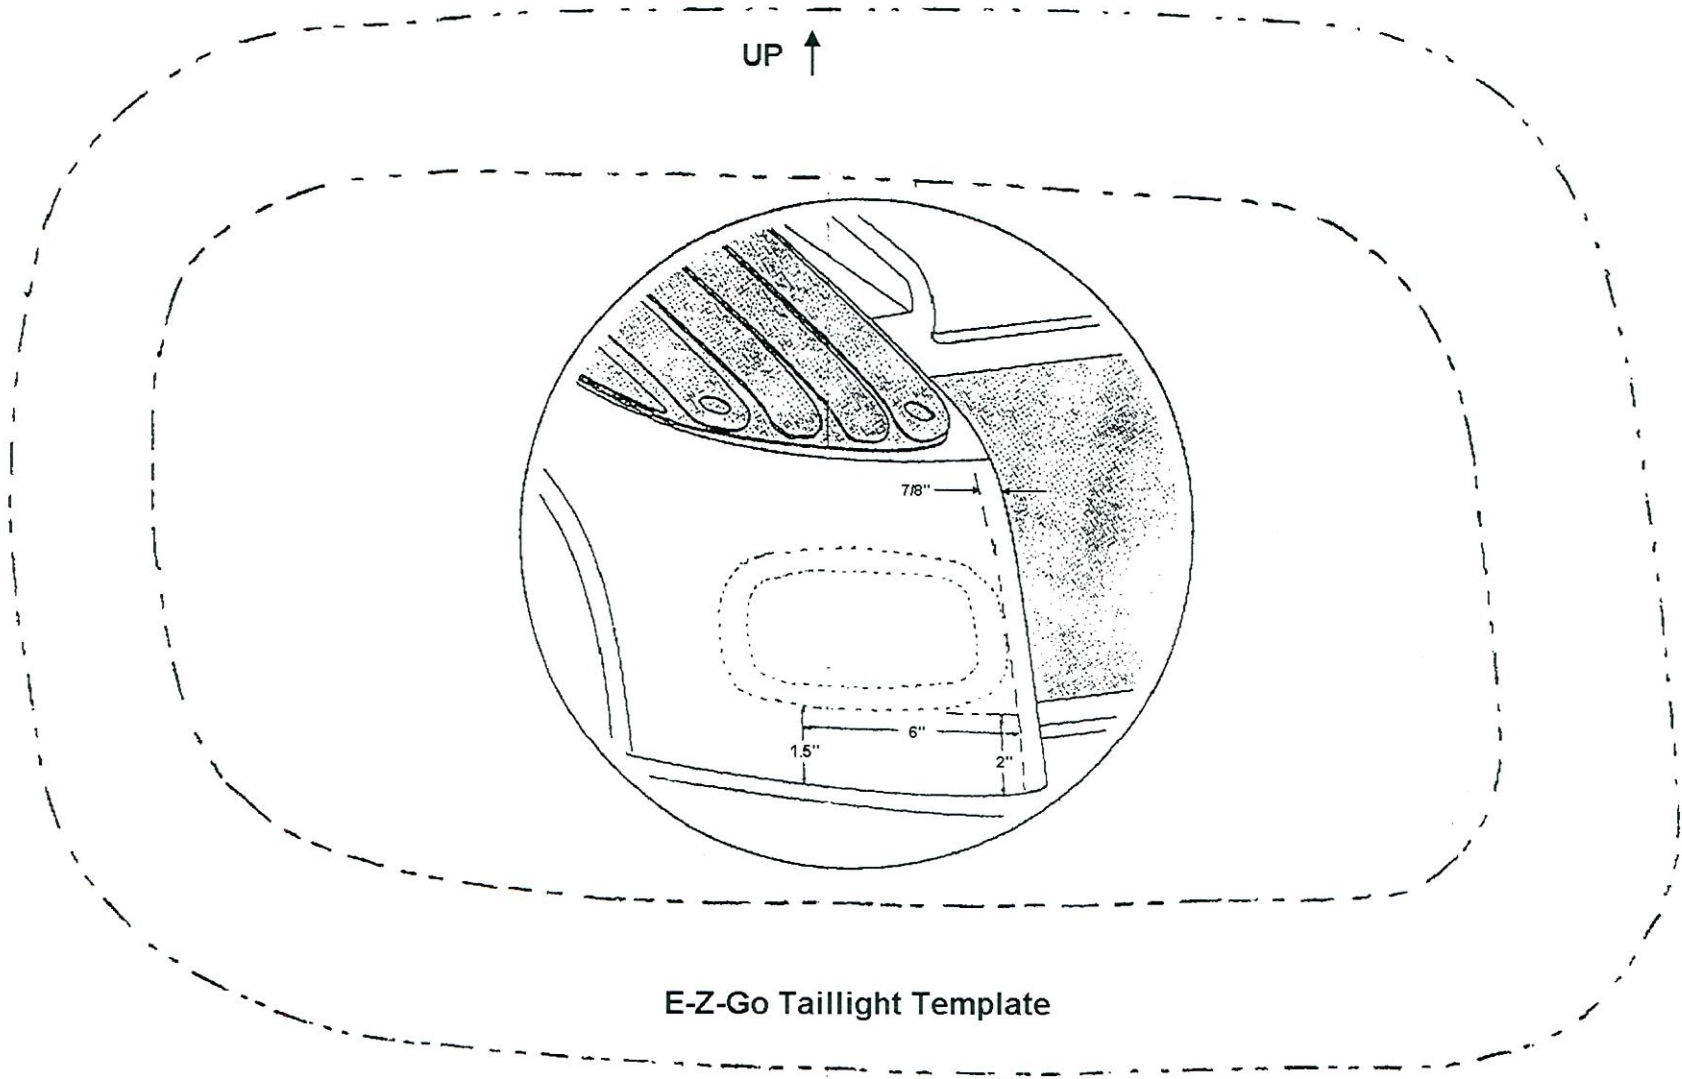

**PRINTING INFORMATION**

Paper Size: 8.5"x11"

DO NOT SCALE

If scale is correct,  
above square should  
print to 1"x1".

**E-Z-Go Taillight Template**