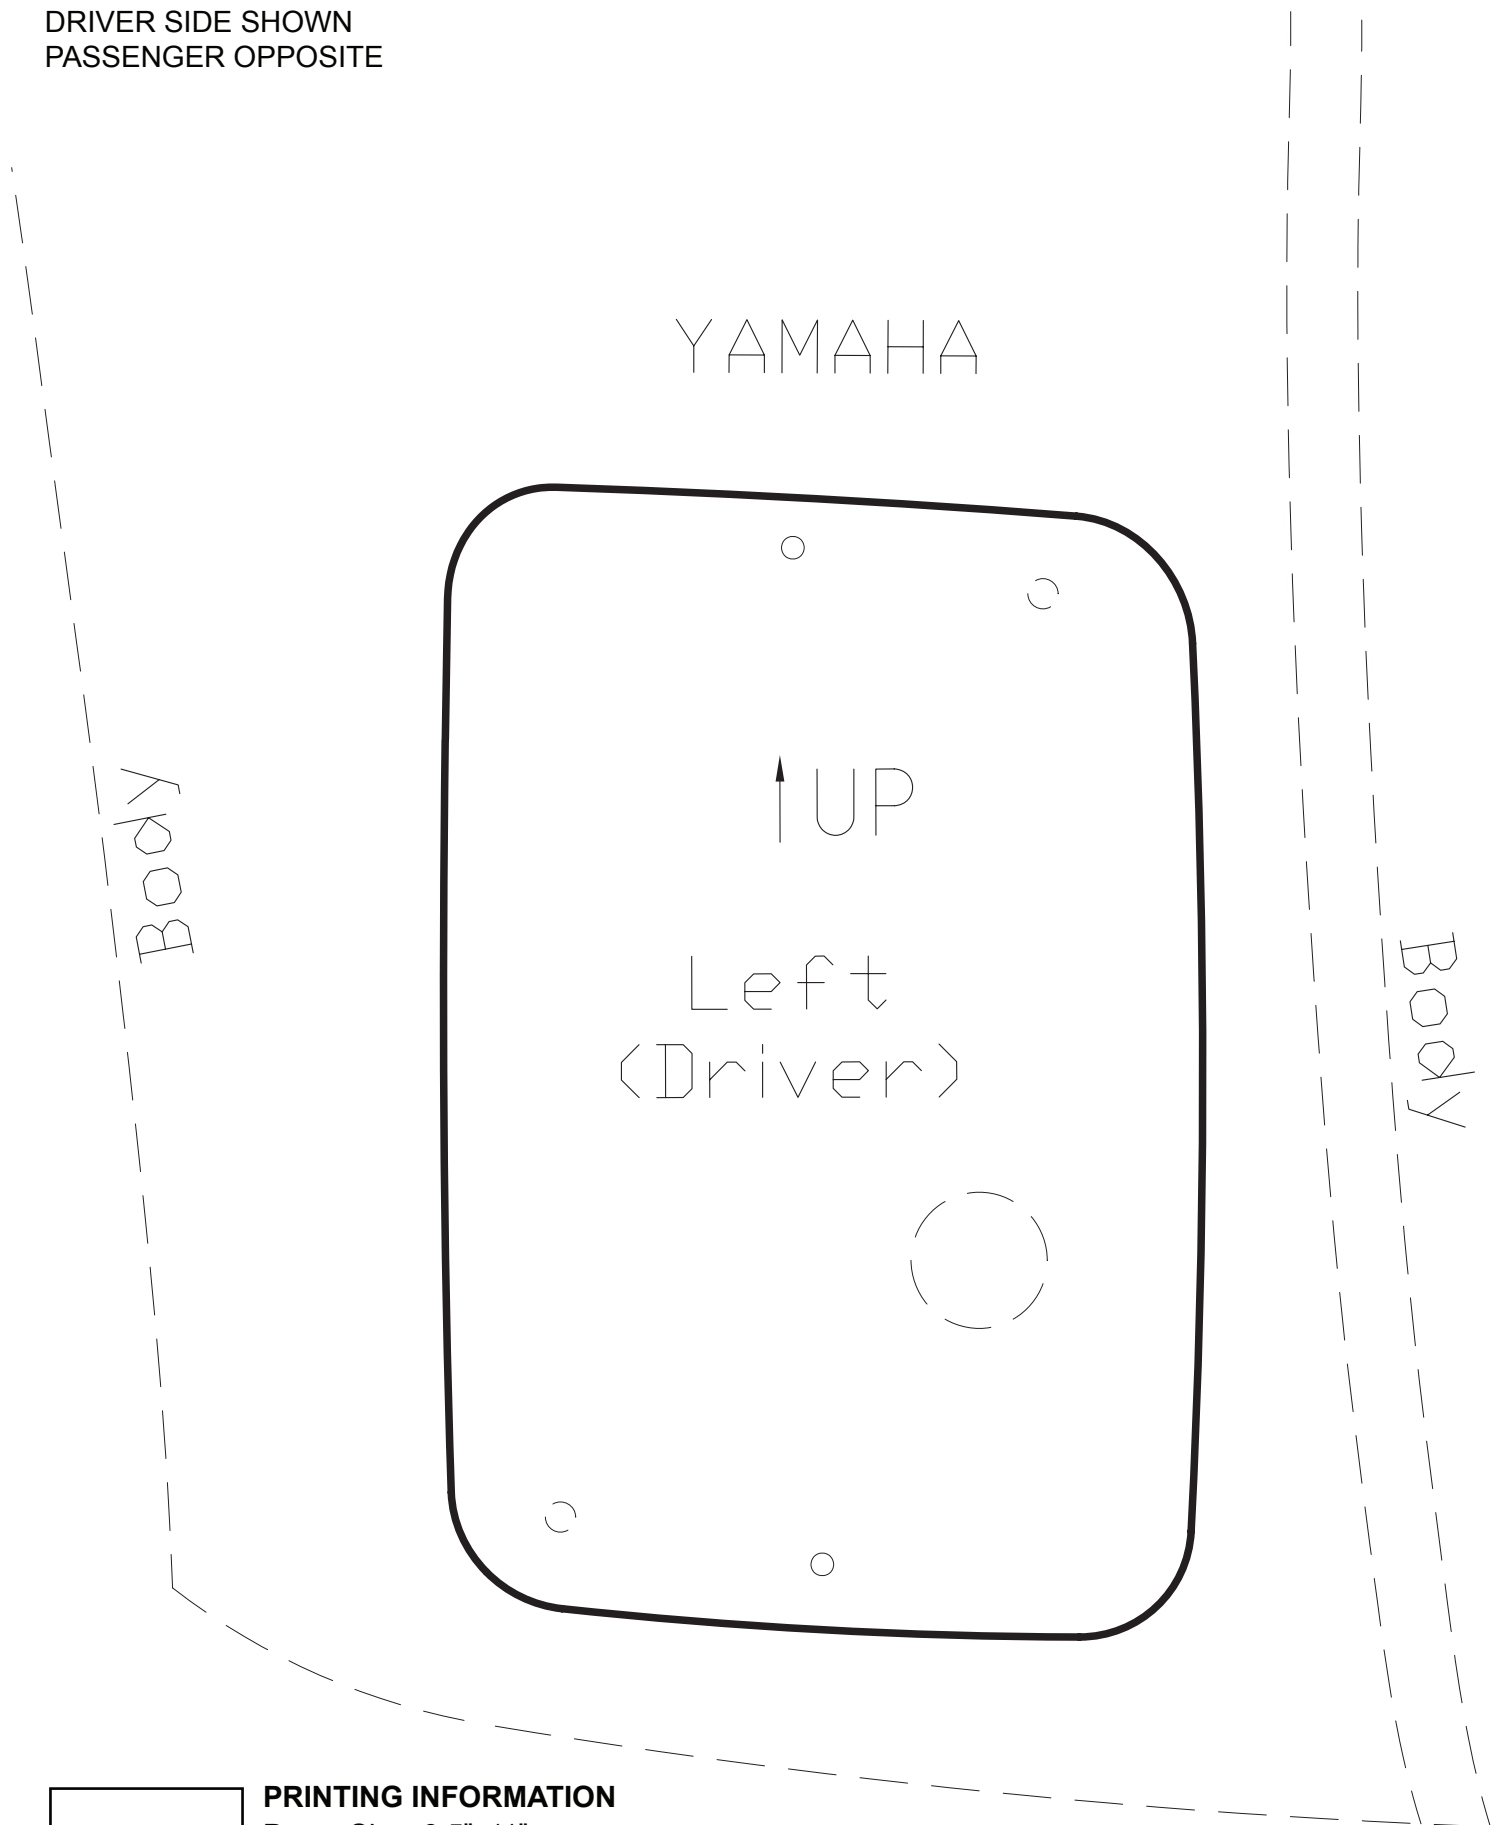

YAMAHA DRIVE ADJUSTABLE TAILLIGHT TEMPLATE

DRIVER SIDE SHOWN
PASSENGER OPPOSITE

PRINTING INFORMATION

Paper Size: 8.5"x11"

DO NOT SCALE

If scale is correct, square
should print to 1"x1".