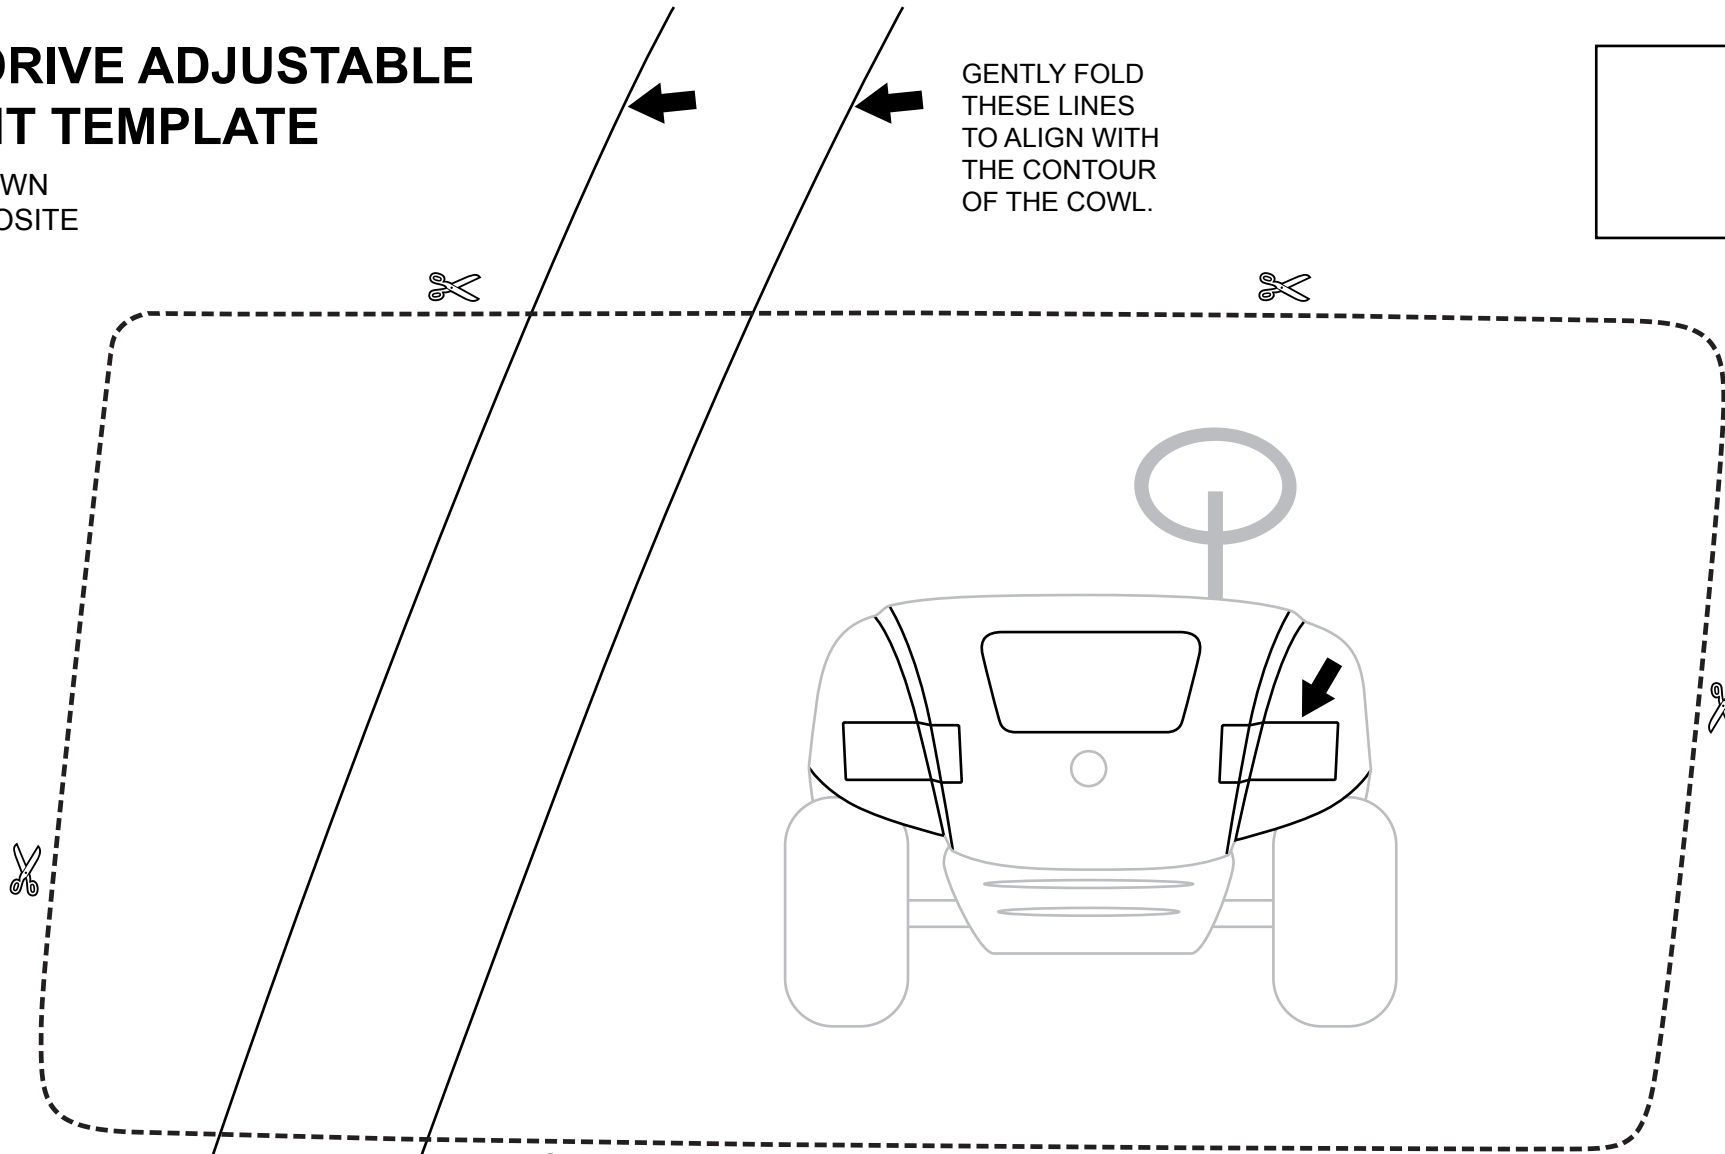

YAMAHA DRIVE ADJUSTABLE HEADLIGHT TEMPLATE

DRIVER SIDE SHOWN
PASSENGER OPPOSITE

GENTLY FOLD
THESE LINES
TO ALIGN WITH
THE CONTOUR
OF THE COWL.

PRINTING INFORMATION

Paper Size: 8.5"x14"

DO NOT SCALE

If scale is correct, square
should print to 1"x1".

ALIGN WITH
FRONT COWL
(2) PLACES

----- CUT FRONT COWL
ON THIS LINE FOR
HEADLIGHT CUT-OUT
DO NOT CUT OUTSIDE OF
DOTTED LINE